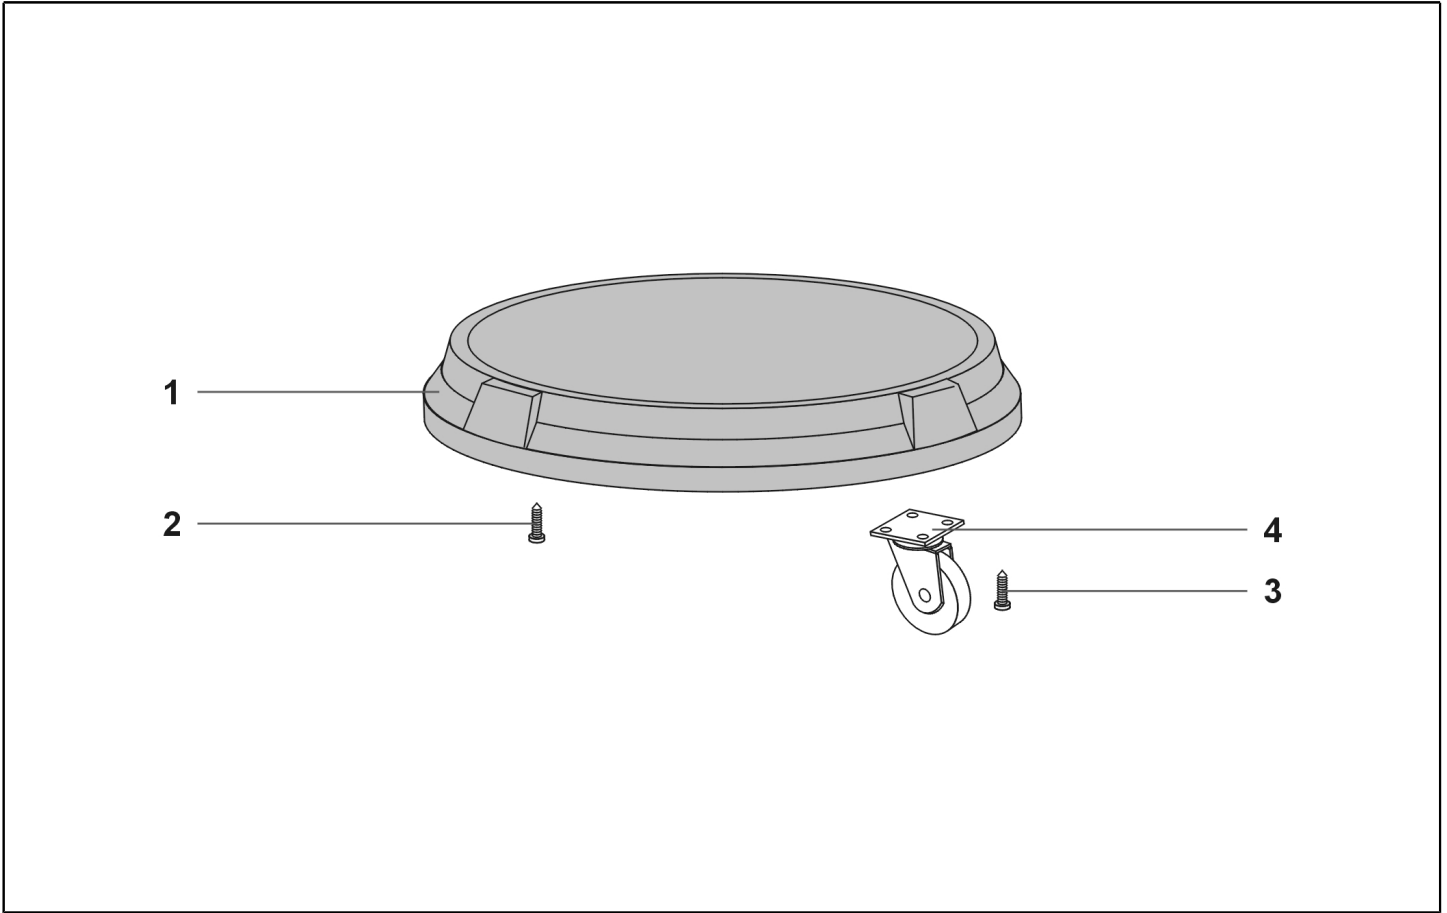

Ref. K	Part N.	Old Ref.	Description	Quantity	Validity		Price
					From	To	
0001	MPVR76602	03897NE	TROLLEYBODY TROLLEY 600 BLACK	1,00			--
0002	VTVT71960	01005	SCREW PAT TMT PHL 5X14 ZN BLACK	4,00			--
0003	VTVT71960	01005	SCREW PAT TMT PHL 5X14 ZN BLACK	20,00			--
0004	RTRT28775	02559	FLANGED WHEEL D.80	5,00			--